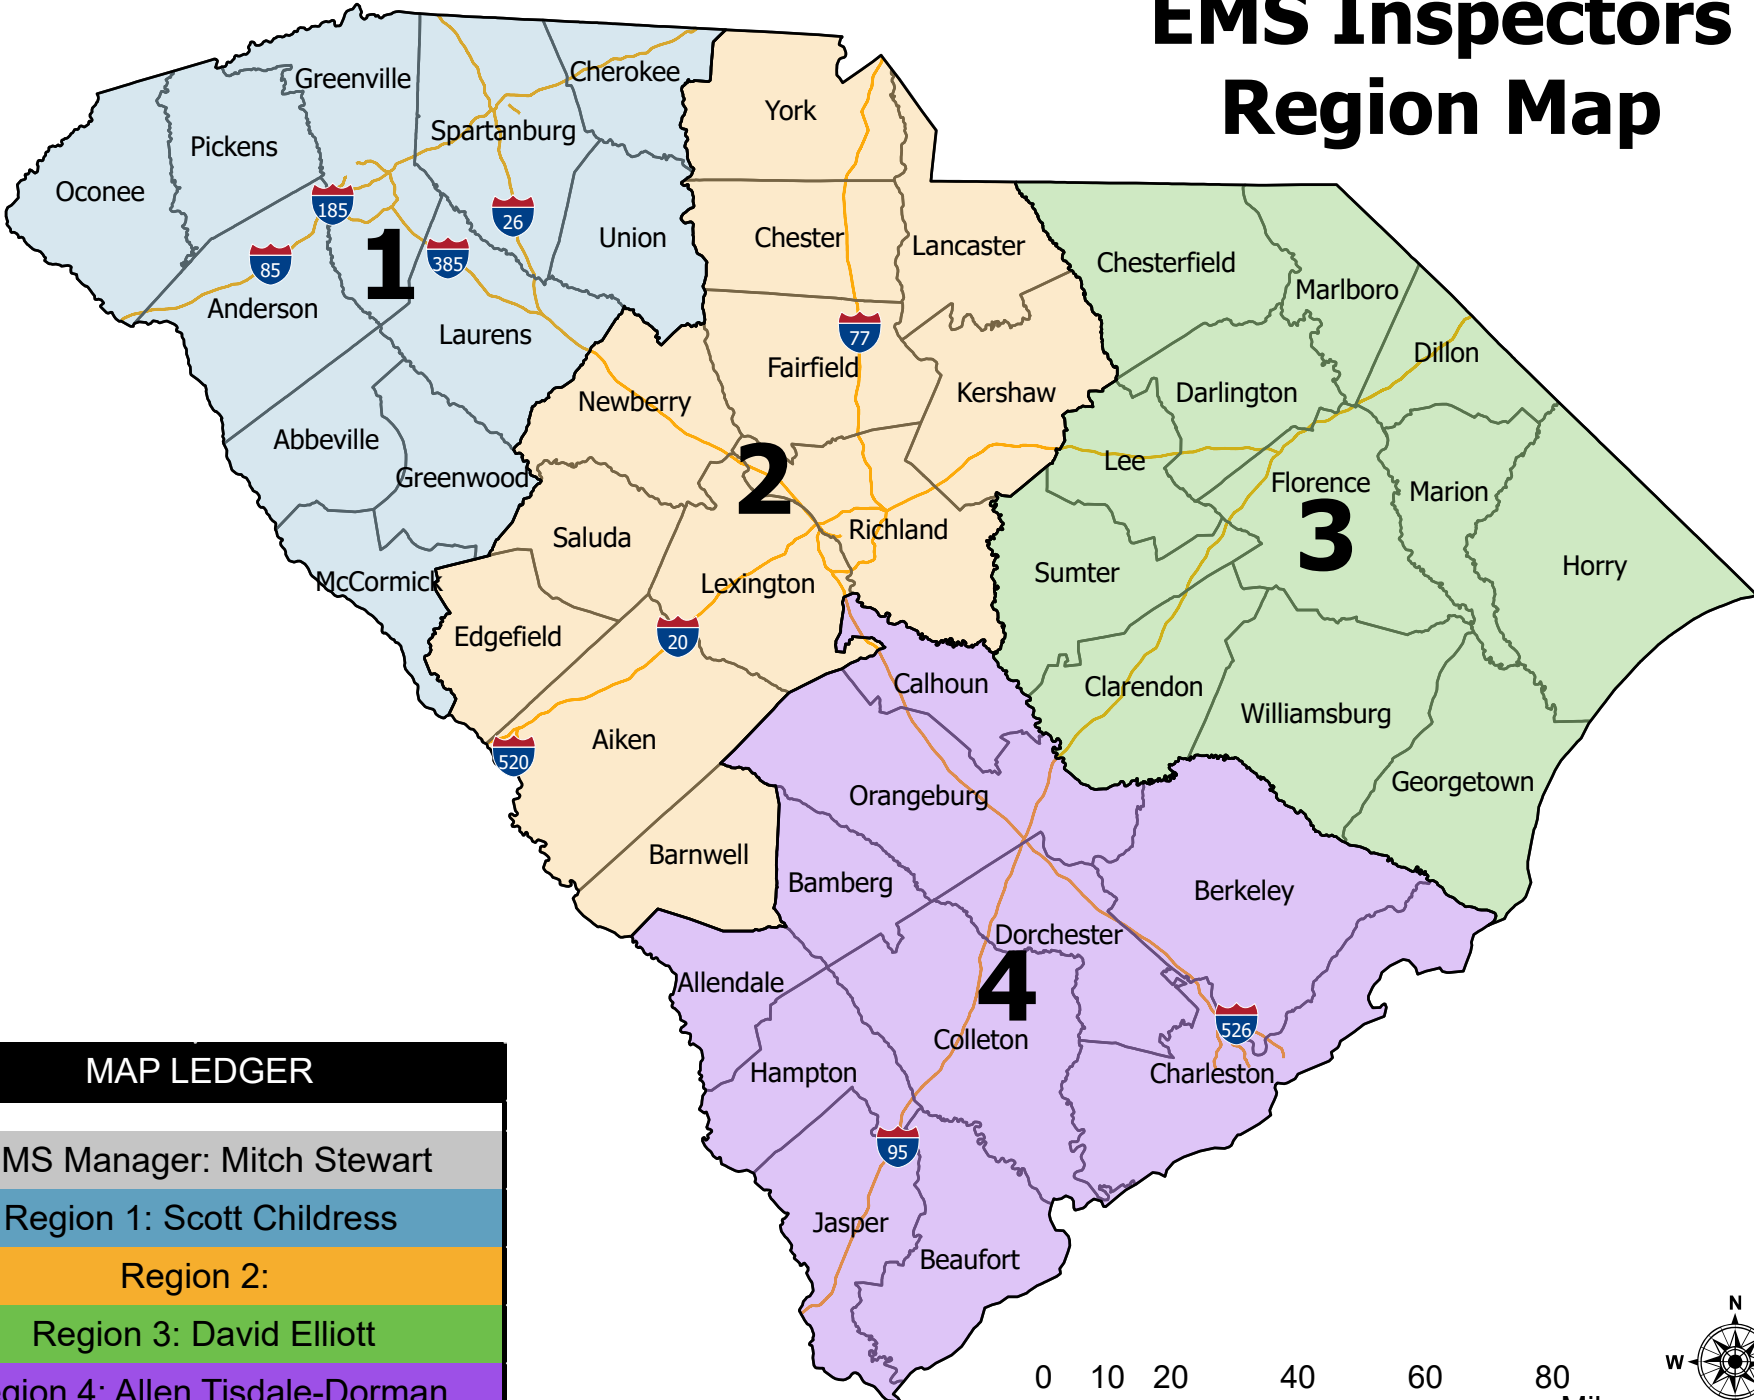

EMS Inspectors Region Map

MAP LEDGER	
EMS Manager:	Mitch Stewart
Region 1:	Scott Childress
Region 2:	
Region 3:	David Elliott
Region 4:	Allen Tisdale-Dorman